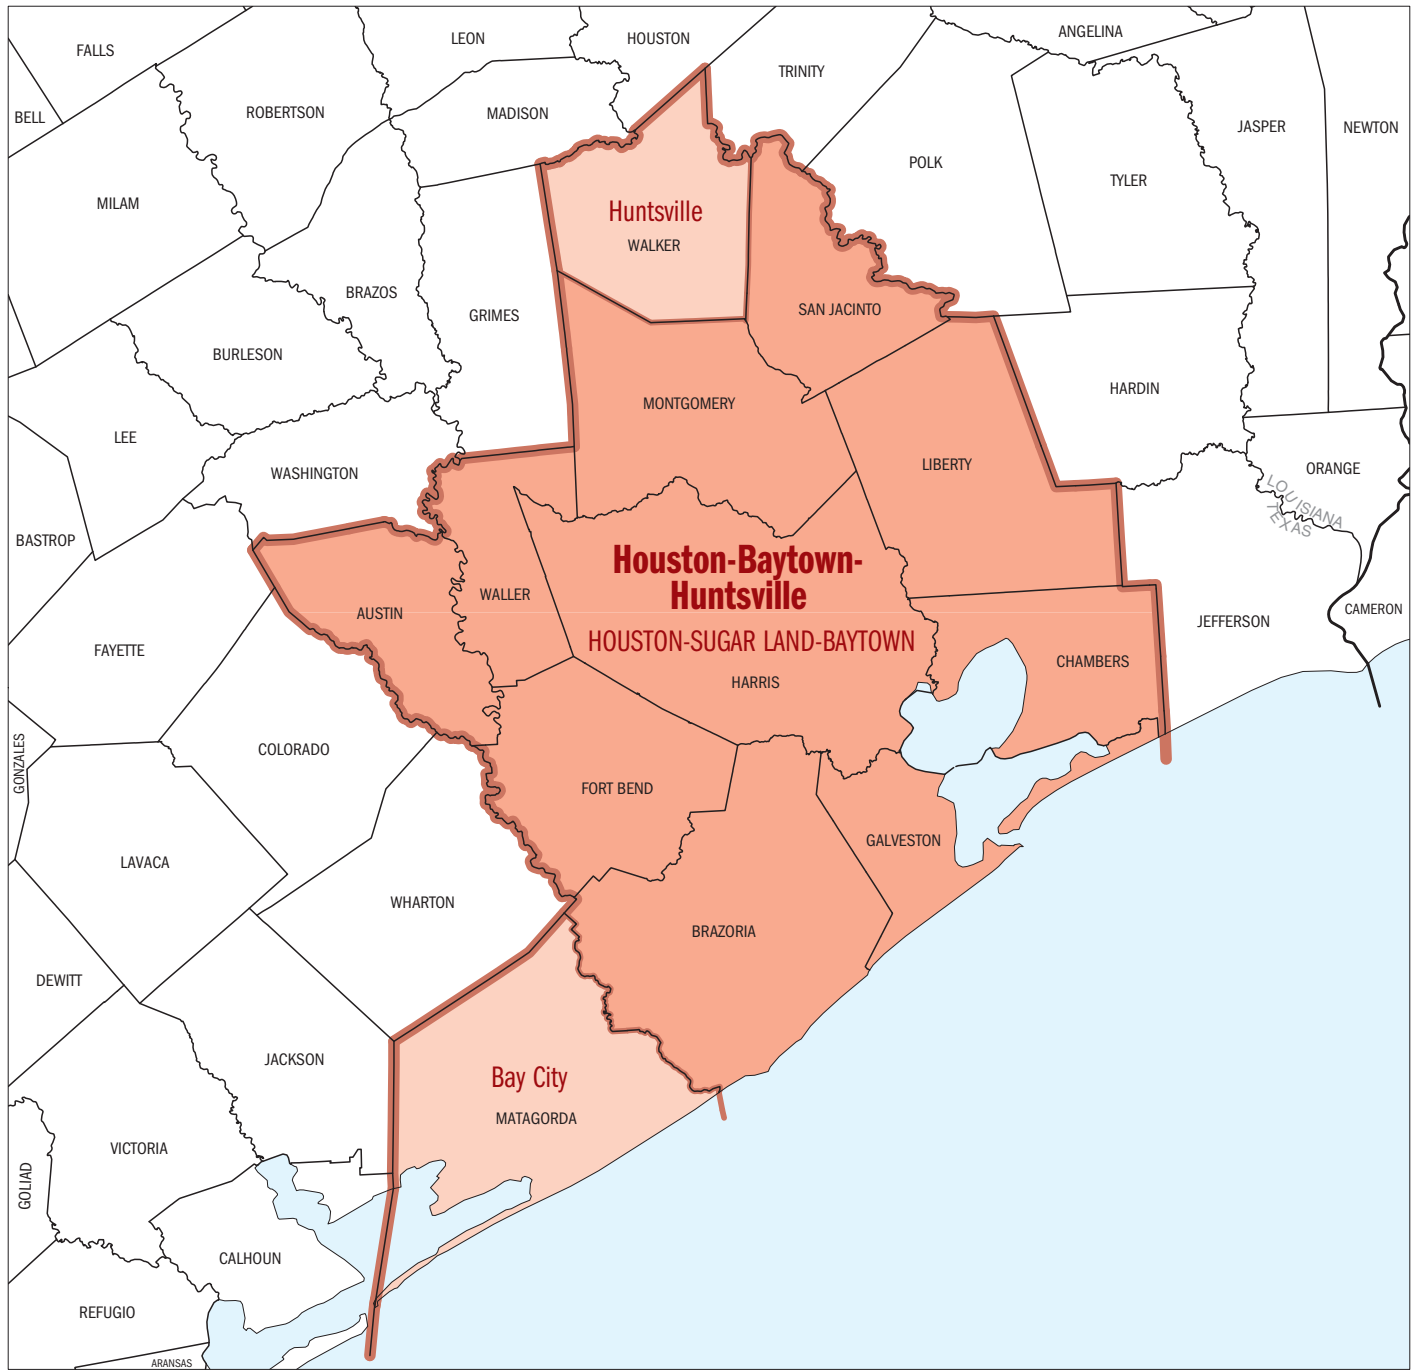

# Houston-Baytown-Huntsville, TX Combined Statistical Area

## LEGEND

- Dallas-Fort Worth** Combined Statistical Area
- RICHMOND** Metropolitan Statistical Area
- Concord** Micropolitan Statistical Area
- TEXAS State
- HARRIS County or Parish
- Shoreline

Combined Statistical Area (CSA) and Metropolitan/Micropolitan Statistical Area (CBSA) boundaries and names are as of December 2006. All other boundaries and names are as of January 1, 2007.